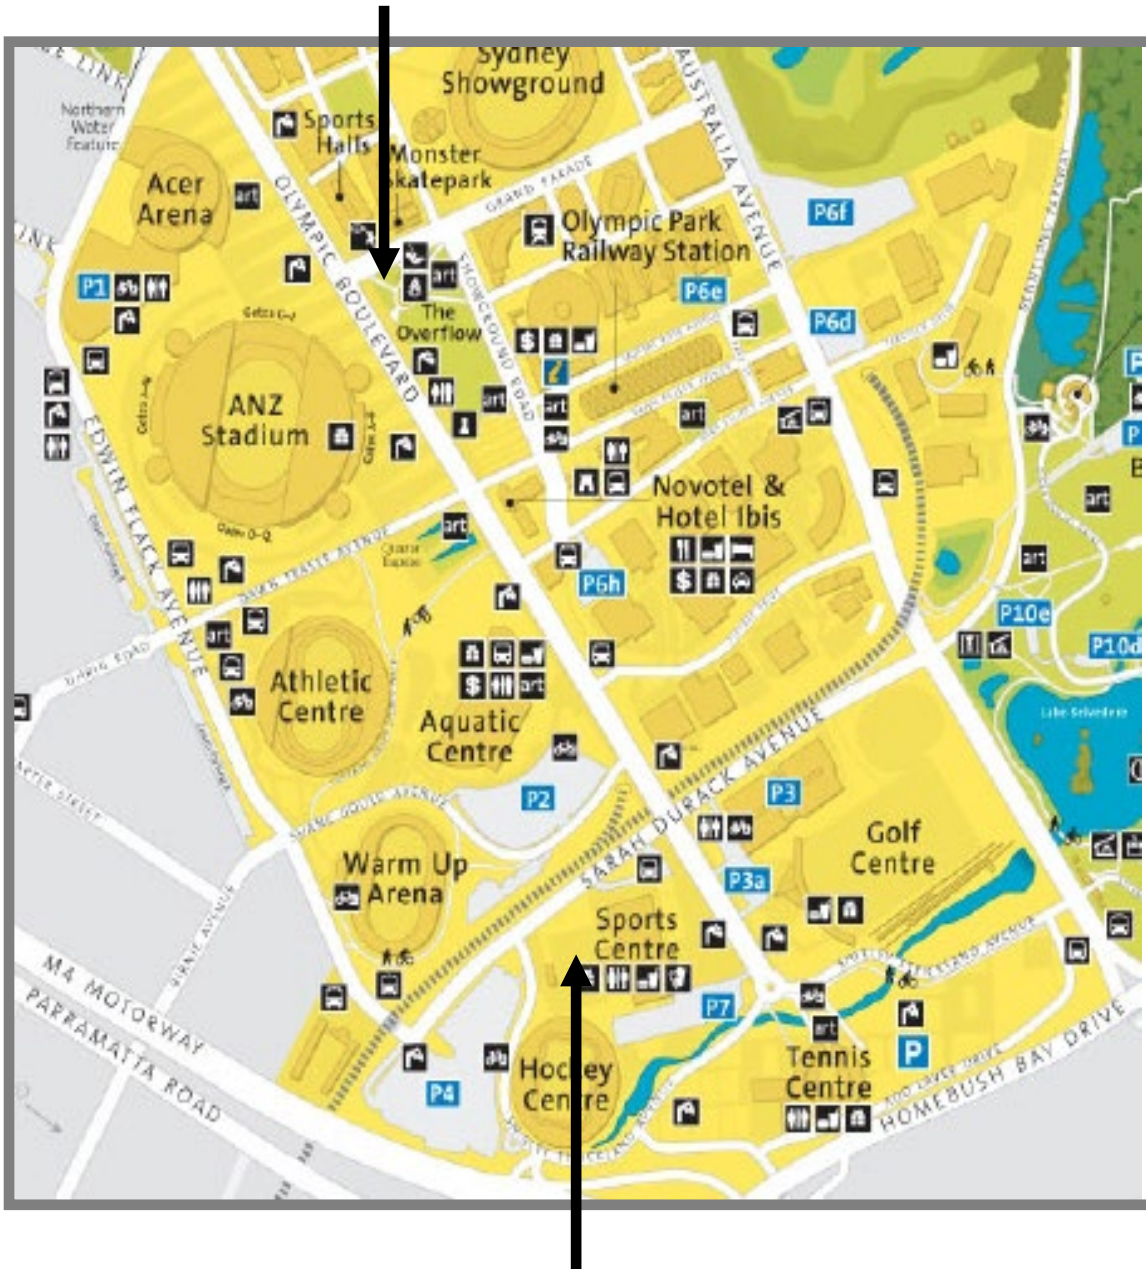

**Barnwell Park
Golf Course**

Brighton Street Tennis Courts
Brighton Street Croydon

**Brighton Street
Tennis Courts**

Cintra Park Tennis

Entrance off Gipps Street Concord

Cintra Park Tennis

Enfield Bowling

Liverpool Road, Enfield
(Between Brooklyn & Bede Streets)

Enfield Bowling

Five Dock Indoor Cricket Centre
126 Queens Road Five Dock

**Five Dock Indoor
Cricket Centre**

Hammond Park
Corner Frederick and Henry Streets, Ashfield

Hammond Park

Pratten Park, Western Suburbs Lawn Tennis & Lawn Bowls
Corner Arthur and Rose Streets, Ashfield

**Pratten Park and
Wests Suburbs
Lawn Tennis &
Lawn Bowls Club**

Timbrell Park for Baseball
Henley Marine Drive Five Dock

**Timbrell Park for
Baseball**

State Sports Halls

Cnr Sarah Durack Avenue & Olympic Boulevard

State Sports Centre

Cnr Sarah Durack Avenue & Olympic Boulevard